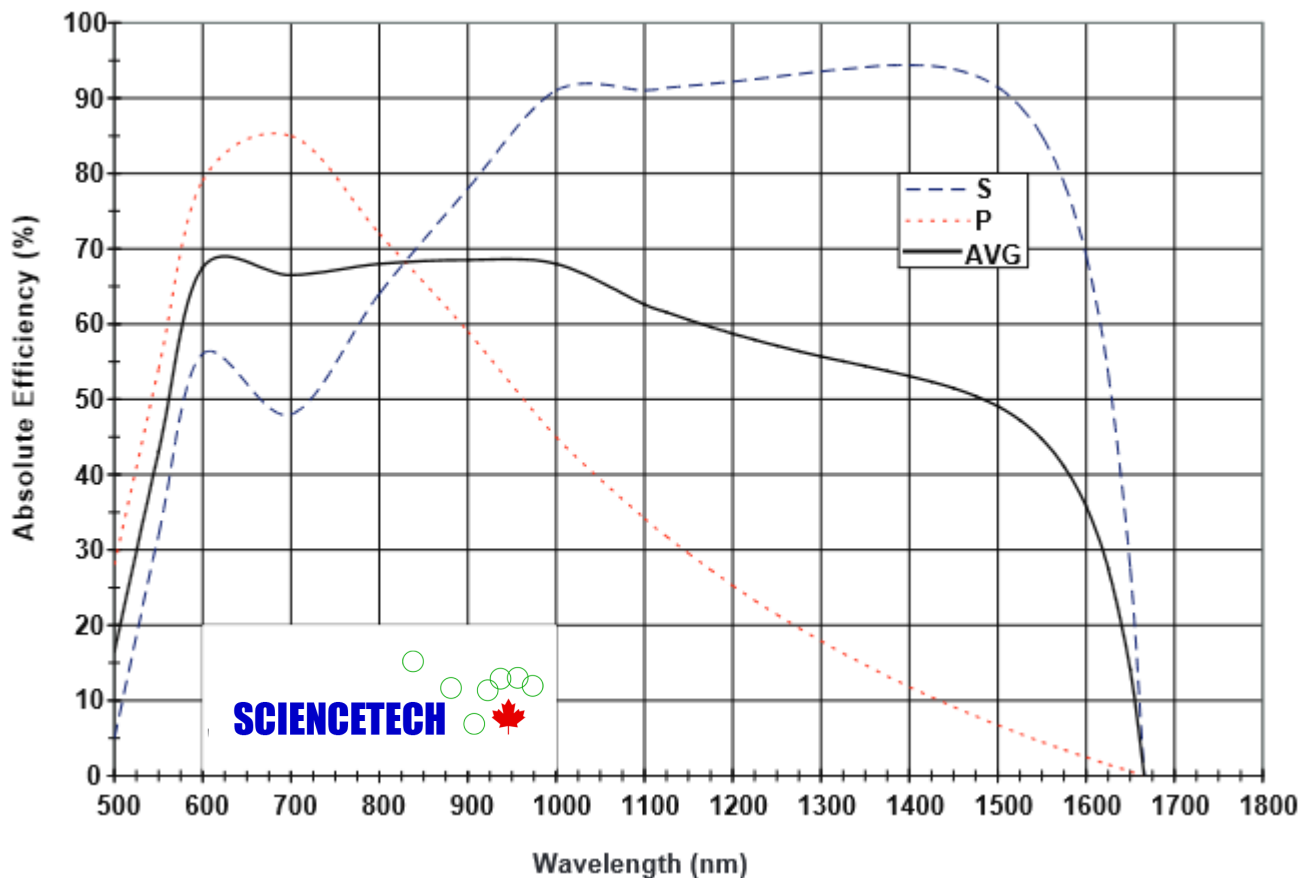

1200l/mm @ 1000nm

Sciencetech offers a wide range of gratings suitable for various applications. The gratings listed on our website are the most commonly used gratings. If you do not find a suitable grating for your application from our list of standard gratings please contact one of our authorized Sciencetech technical sales staff members about your requirements!