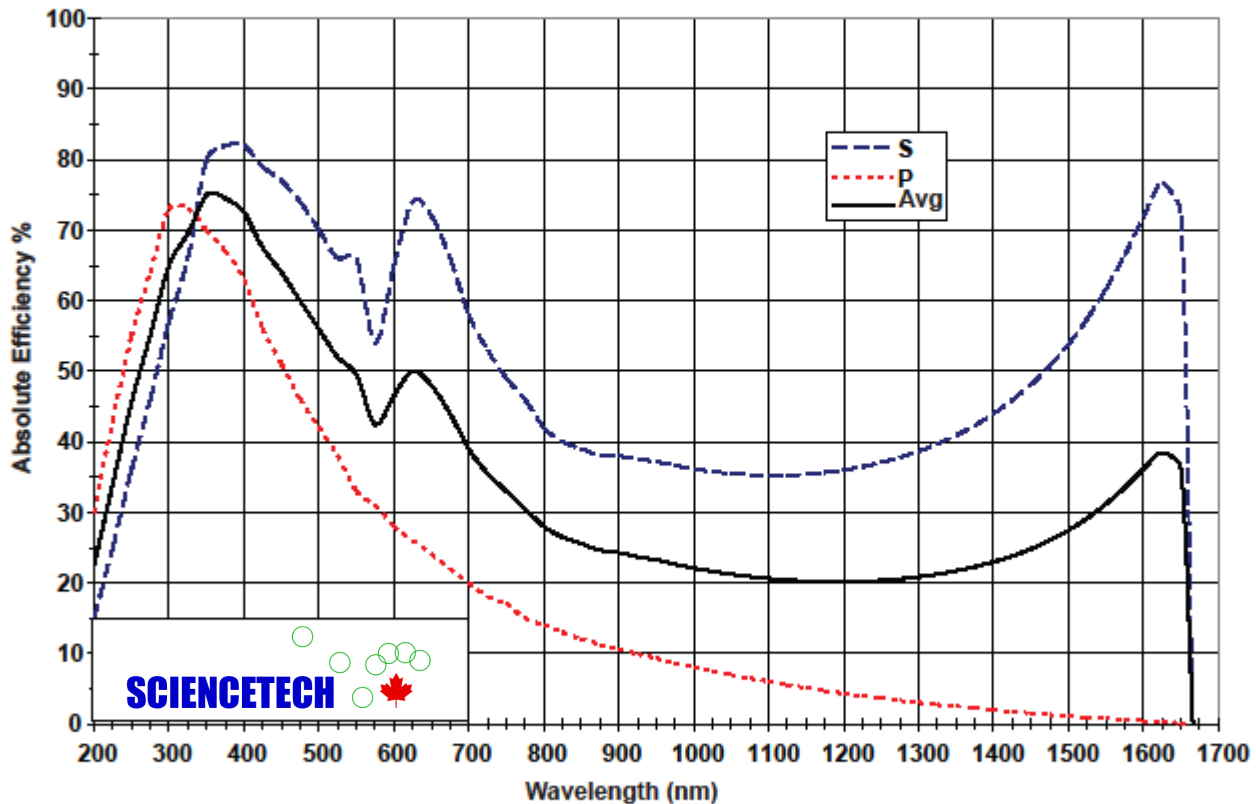

1200l/mm @ 400nm

Sciencetech offers a wide range of gratings suitable for various applications. The gratings listed on our website are the most commonly used gratings. If you do not find a suitable grating for your application from our list of standard gratings please contact one of our authorized Sciencetech technical sales staff members about your requirements!