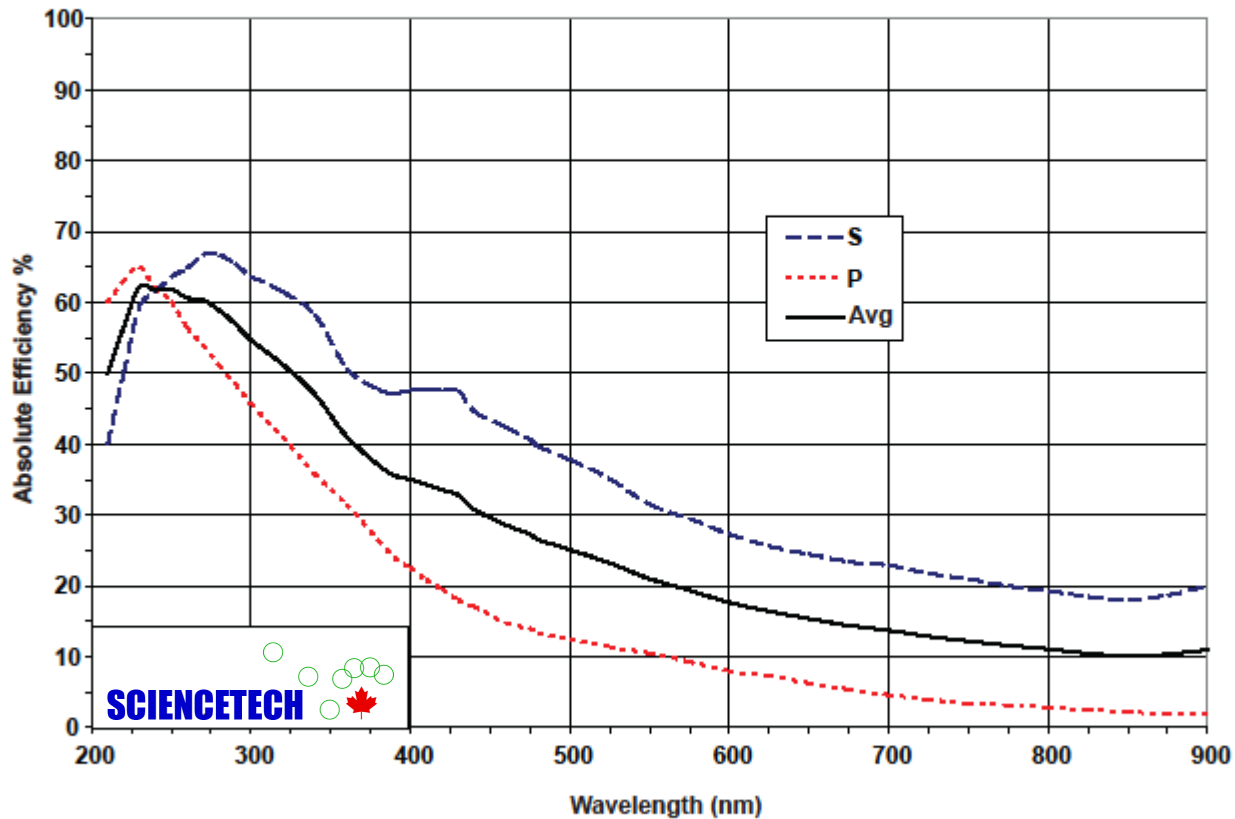

1800l/mm @ 240nm

Sciencetech offers a wide range of gratings suitable for various applications. The gratings listed on our website are the most commonly used gratings. If you do not find a suitable grating for your application from our list of standard gratings please contact one of our authorized Sciencetech technical sales staff members about your requirements!